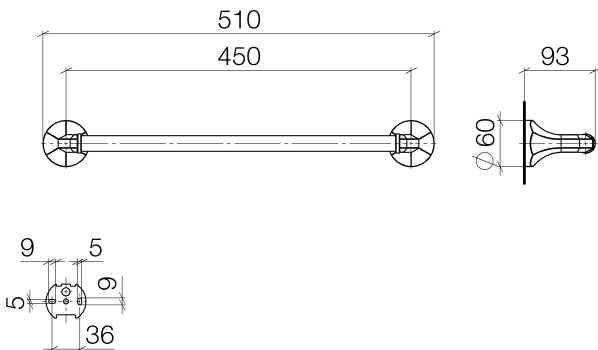

Bath - Madison

Towel bar - polished chrome

Article number: 83 045 361-00

- gauge 450 mm
- width 510mm
- height 60 mm
- rosette Ø 60 mm
- 90 mm projection

polished chrome

Dimensional drawing

All details in mm / inch = mm x 0.0394

Bath - Madison

Towel bar - polished chrome

Article number: 83 045 361-00

Bath - Madison

Towel bar - polished chrome

Article number: 83 045 361-00

Other finish variants

platinum matt
83 045 361-06

12 358 970 90

Mounting for towel
bar/tumbler mounting on two
sides -

Bath - Madison
Towel bar - polished chrome
Article number: 83 045 361-00

Spare parts list

No.	Item Number	Name	Quantity used
<hr/>			