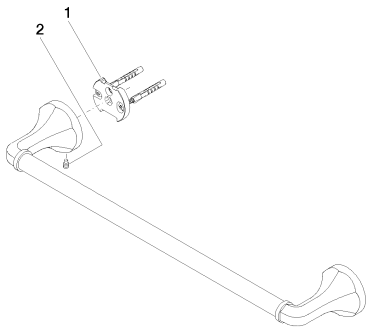

Bath - Madison

Towel bar - polished chrome

Article number: 83 045 361-00

- gauge 450 mm
- width 510mm
- height 60 mm
- rosette Ø 60 mm
- 90 mm projection

polished chrome

Dimensional drawing

All details in mm / inch = mm x 0.0394

Bath - Madison

Towel bar - polished chrome

Article number: 83 045 361-00

Bath - Madison

Towel bar - polished chrome

Article number: 83 045 361-00

Other finish variants

platinum matt
83 045 361-06

12 358 970 90

Mounting for towel
bar/tumbler mounting on two
sides -

Bath - Madison
Towel bar - polished chrome
Article number: 83 045 361-00

Spare parts list

No.	Item Number	Name	Quantity used
<hr/>			